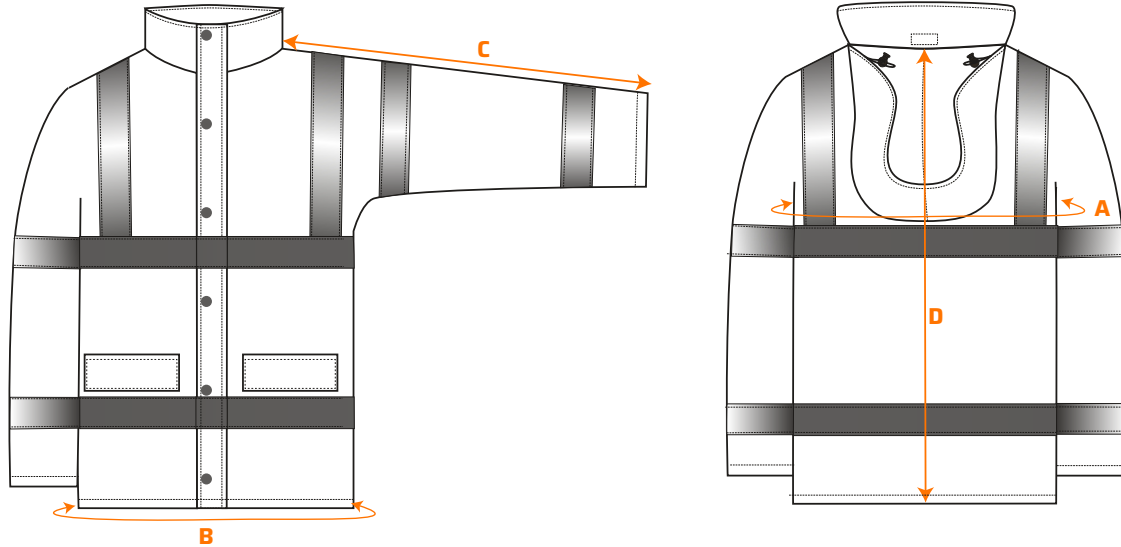

## Features:

- CE certified
- Inner ribbed cuffs for warmth and comfort
- Fully lined and padded to trap the heat and increase warmth
- Hook and loop cuffs for a secure fit
- Two-way zip for quick and easy access
- Bio motion tape pattern to improve recognition of human shape at distance
- 4 pockets for ample storage including concealed phone pocket and internal chest pocket
- Pack away hood for added functionality
- Reflective tape for increased visibility
- Waterproof with taped seams preventing water penetration
- Extremely water resistant fabric finish, water beads away from fabric surface
- 40+ UPF rated fabric to block 98% of UV rays
- EN 342 Protection against cold certified up to -40°C
- Certified to EN ISO 20471 after 50x washes

## Composition and density:

Shell Fabric: 300D Industry: 100% Polyester, 300D Oxford Weave with a Stain Resistant finish, Double PU Coated - 190 g.  
Lining Fabric: 100% Polyester - 60 g. | Filling Fabric: 100% Polyester - 170 g.

# HIGH VISIBILITY TRAFFIC PARKA W/ REFLECTIVE STRIPS - S460

REF: 30104000000S460PW

Size chart:

Sizes (cm)		XXS	XS	S	M	L	XL	XXL	3XL	4XL	5XL	6XL	7XL	8XL
Chest contour	A	102	110	118	126	134	142	150	158	166	174	186	198	210
Hem	B	102	110	118	126	134	142	150	158	166	174	186	198	210
Sleeve length	C	78.5	79.5	80.5	81.5	82.5	83.5	84.5	85.5	86.5	87.5	88.5	89.5	90.5
Length	D	78.5	80.5	81.5	82.5	83.5	84.5	85.5	86.5	87.5	89	90.5	92	95