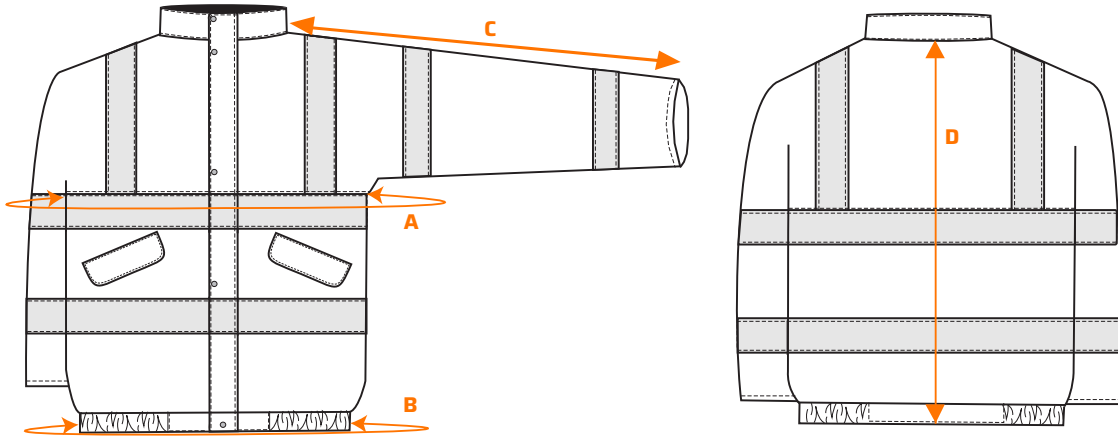

SIMPLE HIGH VISIBILITY JACKET WITH REFLECTOR STRIPES AND HOOD - S463

REF: 30104000000S463PW

EN 342

EN 343
CLASS 3:1X

EN ISO 20471
CLASS 3

Description:

Comfort and quality are key with this garment, coupled with all our usual safety and weatherproof functions. The two-way front zip, studded flap and knitted storm cuffs provide ultimate protection.

Features:

- Waterproof with taped seams preventing water penetration
- Extremely water resistant fabric finish, water beads away from fabric surface
- EN 342 Protection against cold certified up to -40°C
- Fleece lined collar to trap the heat and increase warmth
- Hook and loop cuffs for a secure fit
- Fully lined and padded to trap the heat and increase warmth
- Certified to EN ISO 20471 after 50x washes
- 40+ UPF rated fabric to block 98% of UV rays
- Two-way zip for quick and easy access
- 4 pockets for ample storage including internal chest pocket and concealed phone pocket
- Pack away hood for added functionality
- Reflective tape for increased visibility
- Bio motion tape pattern to improve recognition of human shape at distance
- Side elastic waist for ultimate wearer comfort

Composition and density:

Shell Fabric: 300D Industry: 100% Polyester, 300D Oxford Weave with a Stain Resistant finish, Double PU Coated - 190 g.
Lining Fabric: 100% Polyester - 60 g. | Filling Fabric: 100% Polyester - 170 g.

SIMPLE HIGH VISIBILITY JACKET WITH REFLECTOR STRIPES AND HOOD - S463

REF: 30104000000S463PW

Size chart:

Sizes (cm)		XXS	X5	S	M	L	XL	XXL	3XL	4XL	5XL	6XL	7XL	8XL
Chest	A	102	110	118	126	134	142	150	158	166	178	190	202	214
Hem (relaxed)	B	76	84	92	100	108	116	124	136	144	156	168	180	192
Hem (stretched)	B	102	110	118	126	134	142	150	158	166	178	190	202	214
Sleeve length	C	80	81	82	83	84	85	86	87	88	89	90	91	92
Length	D	66	68	68	70	70	72	72	72	74	76	78	80	82