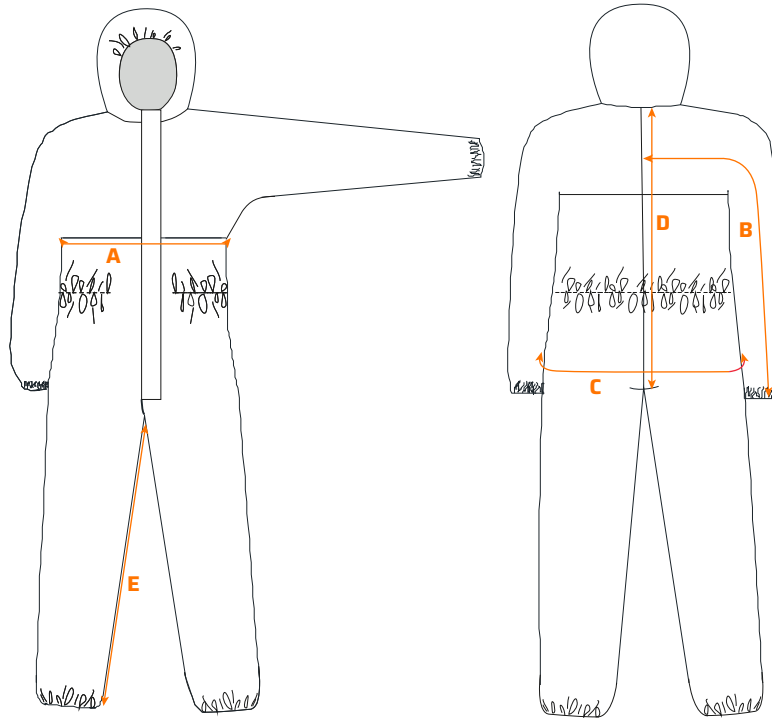

DISPOSABLE COVERALL W/HOOD BIZTEC SMS TYPE 5/6 CAT III - ST30

REF: 30121000000ST30PW

EN 1149-5

EN 1073-2

EN 13034

EN 13982

Description:

This SMS coverall is generous fitting and easy to put on over work clothes. Offers excellent protection to Type 5 & 6. High tear and abrasion resistance make it highly durable. Features include elasticated hood, wrists, waist and ankles.

Features:

- CE-CAT III
- Anti-static
- Highly breathable SMS fabric
- Two-way zip for quick and easy access
- Sealable zip storm flap for extra protection
- Elasticated hood, ankles, cuffs and waist
- Ergonomically shaped hood for a perfect fit
- Provides an effective barrier against particulates, aerosols and light sprays

Composition and density: BizTex SMS - 55 g.

Available colors and sizes: ■ Navy: M - 3XL ■ White: S - 4XL

DISPOSABLE COVERALL W/HOOD BIZTEC SMS TYPE 5/6 CAT III - ST30

REF: 30121000000ST30PW

Size chart:

Sizes (cm)		S	M	L	XL	XXL	3XL
Chest	A	110	120	130	140	150	160
Sleeve length	B	85	87	89	91	93	95
Seat area	C	110	120	130	140	150	160
Neck to crotch	D	88	91	94	97	100	103
Leg length	E	79	79	79	84	84	84